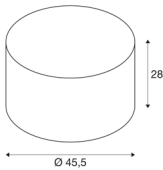

FENDA

lamp shade, round, beige, Ø/H 45.5/28 cm

FENDA lamp shade with 45.5 mm diameter and 280 mm height in beige.

TECHNICAL DATA

Item no.:	156113
Height	28 cm
Diameter	45.5 cm
Net weight	0.63 kg
Gross weight	1.842 kg
IP Code	IP 20
Color	beige
BIG WHITE Page	277