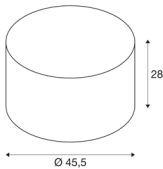

## FENDA

lamp shade, round, black/copper, Ø/H 45.5/28 cm

FENDA lamp shade with 455 mm diameter and 280 mm height in black/ copper.

## TECHNICAL DATA

Item no.:	156122
Height	28 cm
Diameter	45.5 cm
Net weight	0.592 kg
Gross weight	1.802 kg
IP Code	IP 20
Color	copper
BIG WHITE Page	277