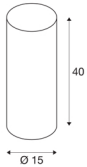

FENDA

lamp shade, round, white, Ø/H 15/40 cm

FENDA lamp shade with 150 mm diameter and 400 mm height in white.

TECHNICAL DATA

Item no.:	156141
Height	40 cm
Diameter	15 cm
Net weight	0.181 kg
Gross weight	0.467 kg
IP Code	IP 20
Color	white
BIG WHITE Page	155