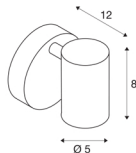

HELIA

wall and ceiling light, single-headed, LED, 3000K, 35°, black

The functional HELIA wall and ceiling light consists of an aluminium structure that is optionally available with a black or white housing. The lamp head can also be rotated and swivelled. Thanks to the built-in Premium LED, the single-headed HELIA luminaire is ready for direct connection to the 230V mains power supply.

TECHNICAL DATA

Item no.:	156500
Primary nominal voltage	220-240V ~50/60Hz mA/V
Secondary power / secondary voltage	500mA
Width	9 cm
Height	9.5 cm
Depth	12 cm
Net weight	0.437 kg
Gross weight	0.574 kg
IP Code	IP 20
Safety class	I
Assembly	Surface
Assembly details	Ceiling,Wall
Dimmable	Yes
Dimming technology	trailing edge
Wattage	10 W
Lumen	700 lm
Colour temperature	3000 Kelvin
Beam angle	35 °
Color	black
CRI	90
LXXBXX data	L70B50
Minimum ambient temperature	-20 °C