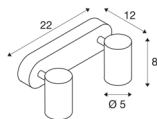

HELIA

wall and ceiling light, double-headed, LED, 3000K, 35°, white

The functional HELIA wall and ceiling light consists of an aluminium structure that is optionally available with a black or white housing. The lamp heads can also be rotated and swivelled. Thanks to the built-in Premium LED, the twin-headed HELIA luminaire is ready for direct connection to the 230V mains power supply.

TECHNICAL DATA

Item no.:	156511
Primary nominal voltage	220-240V ~50/60Hz mA/V
Secondary power / secondary voltage	500mA
Length	22 cm
Width	9 cm
Height	11.9 cm
Net weight	0.759 kg
Gross weight	0.93 kg
IP Code	IP 20
Safety class	I
Assembly	Surface
Assembly details	Ceiling,Wall
Dimmable	Yes
Dimming technology	trailing edge
Wattage	17 W
Lumen	1200 lm
Colour temperature	3000 Kelvin
Beam angle	35 °
Color	white
CRI	90
LXXBXX data	L70B50
Minimum ambient temperature	-20 °C