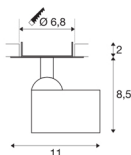

HELIA EL

LED Indoor recessed ceiling light, black, 3000K, 35°

Rotating and swivelling HELIA LED spot for recessed ceiling installation. The luminaire impresses with its slim design and is therefore ideal for modern lighting concepts. The luminaire is made from aluminium and equipped with a Premium LED module. An additional LED driver is required for operation.

TECHNICAL DATA

Item no.:	156530
Secondary power / secondary voltage	500mA
Length	11 cm
Width	11.5 cm
Height	10.5 cm
Installation diameter	6.8 cm
Installation depth	5 cm
Net weight	0.27 kg
Gross weight	0.39 kg
IP Code	IP 20
Safety class	III
Assembly	Recessed
Assembly details	Ceiling,Wall
Wattage	9 W
Lumen	700 lm
Colour temperature	3000 Kelvin
Beam angle	35 °
Color	black
CRI	90
LXXBXX data	L70B50
Minimum ambient temperature	-20 °C
Maximum ambient temperature	50 °C