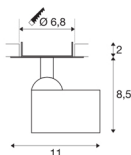

HELIA EL

LED Indoor recessed ceiling light, white, 3000K, 35°

Rotating and swivelling HELIA LED spot for recessed ceiling installation. The luminaire impresses with its slim design and is therefore ideal for modern lighting concepts. The luminaire is made from aluminium and equipped with a Premium LED module. An additional LED driver is required for operation.

TECHNICAL DATA

Item no.:	156531
Secondary power / secondary voltage	500mA
Length	11 cm
Width	11.5 cm
Height	10.5 cm
Installation diameter	6.8 cm
Installation depth	5 cm
Net weight	0.279 kg
Gross weight	0.402 kg
IP Code	IP 20
Safety class	III
Assembly	Recessed
Assembly details	Ceiling,Wall
Wattage	9 W
Lumen	800 lm
Colour temperature	3000 Kelvin
Beam angle	35 °
Color	white
CRI	90
LXXBXX data	L70B50
Minimum ambient temperature	-20 °C
Maximum ambient temperature	50 °C