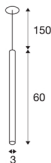

HELIA 60

pendant, LED, 3000K, round, white, flat canopy for recessed installation, 7.5W

TECHNICAL DATA

Item no.:	158401
Number of different light outlets	1
Secondary power / secondary voltage	500mA
Length	60 cm
Pendant length	150 cm
Diameter	3 cm
Installation diameter	6.8 cm
Installation depth	3 cm
Net weight	0.496 kg
Gross weight	0.748 kg
IP Code	IP 20
Safety class	III
Assembly	Recessed
Assembly details	Ceiling
Wattage	7.5 W
Lumen	550 lm
Colour temperature	3000 Kelvin
Beam angle	40 °
Color	white
CRI	90
LXXBXX data	L70B50
Maximum ambient temperature	30 °C