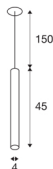

HELIA 40

pendant, LED, 3000K, round, black, flat canopy, 9W

TECHNICAL DATA

Item no.:	158410
Number of different light outlets	1
Secondary power / secondary voltage	500mA
Length	45 cm
Pendant length	150 cm
Diameter	4 cm
Installation diameter	6.8 cm
Installation depth	3 cm
Net weight	0.592 kg
Gross weight	0.808 kg
IP Code	IP 20
Safety class	III
Assembly	Recessed
Assembly details	Ceiling
Wattage	9 W
Lumen	700 lm
Colour temperature	3000 Kelvin
Beam angle	30 °
Color	black
CRI	90
LXXBXX data	L70B50
Maximum ambient temperature	30 °C