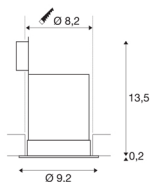

## CONTONE

recessed fitting, LED, 2000-3000K, round, white, tiltable, 13W, including leaf springs

With the CONTONE recessed ceiling light you can set the lighting mood however you desire. When dimming the built-in premium COB LED module, the colour of light changes from 3000K to 2000K, which is the same effect as when dimming a filament lamp. The electrical connection is made directly to the 230V mains supply thanks to the built-in LED driver.

## TECHNICAL DATA

Item no.:	161271
Primary nominal voltage	220-240V ~50/60Hz mA/V
Secondary power / secondary voltage	350mA
Height	13.7 cm
Diameter	9.2 cm
Installation diameter	8.2 cm
Installation depth	13.5 cm
Net weight	0.334 kg
Gross weight	0.414 kg
IP Code	IP 20
Safety class	II
Assembly	Recessed
Assembly details	Ceiling
Dimmable	Yes
Dimming technology	trailing edge
Wattage	15 W
Lumen	1000 lm
Colour temperature	3000/2000 Kelvin
Beam angle	30 °
Color	white
CRI	90
LXXBXX data	L70B50