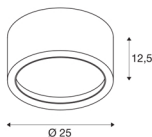

FERA 25

ceiling light, LED, 3000K, round, white, 1800 lm, max. 21W, including LED driver

The high-voltage LED ceiling light FERA 25 convinces with its simple design and high luminosity. The integrated LED reaches a luminous flux of 1800 lm. Thus, the fitting can be used for general room lighting. Thanks to the built-in LED driver, the light is ready for direct connection to 230V AC.

TECHNICAL DATA

Item no.:	161461
Primary nominal voltage	220-240V ~50/60Hz mA/V
Secondary power / secondary voltage	550mA
Height	12.5 cm
Diameter	25 cm
Net weight	1.816 kg
Gross weight	2.187 kg
IP Code	IP 20
Safety class	I
Assembly	Surface
Assembly details	Ceiling
Wattage	23 W
Lumen	1800 lm
Colour temperature	3000 Kelvin
Beam angle	100 °
Color	white
CRI	80
LXXBXX data	L70B50
Minimum ambient temperature	0 °C
Maximum ambient temperature	45 °C
BIG WHITE Page	285