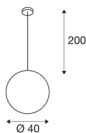

ROTOBALL 40

pendant, TC-(D,H,T,Q)SE, silver-grey/white, Ø 40 cm, max. 24W

TECHNICAL DATA

Item no.:	165410
Socket	E27
Number of sockets	1
Primary nominal voltage	220-240V ~50/60Hz mA/V
Pendant length	200 cm
Diameter	40 cm
Net weight	2.393 kg
Gross weight	3.757 kg
IP Code	IP 20
Safety class	I
Assembly	Surface
Assembly details	Ceiling
Wattage	24 W
Color	grey
BIG WHITE Page	174