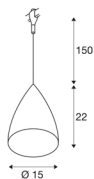

TONGA 4

pendant for 240V track EASYTEC II, C35, black, white ceramic, max. 60W

BIMA 4 240V spot with suitable adapter for the EASYTEC II track system. The luminaire is made of aluminium and has a lamp shade made of ceramic. The built-in E14 socket is suitable for LED and energy-saving lamps. The pendant length is 1.5 m.

TECHNICAL DATA

Item no.:	184530
Socket	E14
Lamp	C35
Number of sockets	1
Lamps included	No
Primary nominal voltage	220-240V ~50/60Hz mA/V
Length	22 cm
Pendant length	150 cm
Height	181 cm
Diameter	15 cm
Net weight	0.854 kg
Gross weight	1.216 kg
IP Code	IP 20
Safety class	I
Assembly	Surface
Assembly details	Ceiling, Track Ceiling
Wattage	60 W
Color	black
BIG WHITE Page	494