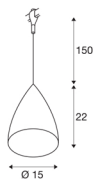

TONGA 4

pendant for 240V track EASYTEC II, C35, silver-grey, white ceramic, max. 60W

BIMA 4 240V spot with suitable adapter for the EASYTEC II track system. The luminaire is made of aluminium and has a lamp shade made of ceramic. The built-in E14 socket is suitable for LED and energy-saving lamps. The pendant length is 1.5 m.

TECHNICAL DATA

Item no.:	184534
Socket	E14
Lamp	C35
Number of sockets	1
Lamps included	No
Primary nominal voltage	220-240V ~50/60Hz mA/V
Length	22 cm
Pendant length	150 cm
Height	181 cm
Diameter	15 cm
Net weight	0.813 kg
Gross weight	1.175 kg
IP Code	IP 20
Safety class	I
Assembly	Surface
Assembly details	Ceiling, Track Ceiling
Wattage	60 W
Color	grey
BIG WHITE Page	494