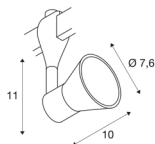

ANILA

spot for 240V track EASYTEC II, QPAR51, silver-grey, max. 50W

ANILA swivelling and tiltable 240V floodlight with suitable adapter for the EASYTEC II track system. The luminaire is made of aluminium and clear glass and, thanks to the built-in GU10 socket, is suitable for both halogen and LED lamps.

TECHNICAL DATA

| | |
|---------------------------|--|
| Item no.: | 184634 |
| Socket | GU10 |
| Lamp | QPAR51 |
| Number of sockets | 1 |
| Lamps included | No |
| Primary nominal voltage | 220-240V ~50/60Hz mA/V |
| Tilt range | 120 ° |
| Horizontal rotation range | 350 ° |
| Length | 10 cm |
| Height | 11 cm |
| Diameter | 7.6 cm |
| Net weight | 0.258 kg |
| Gross weight | 0.357 kg |
| IP Code | IP 20 |
| Safety class | I |
| Assembly | Surface |
| Assembly details | Ceiling, Track Ceiling, Track Wall, Wall |
| Wattage | 50 W |
| Color | grey |
| BIG WHITE Page | 494 |