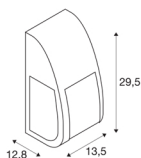

KERAS ELT

outdoor wall and ceiling light, TC-TSE, IP54, anthracite, energy-saving lamp, max. 24W

TECHNICAL DATA

Item no.:	227176
Socket	E27
Number of sockets	1
Primary nominal voltage	220-240V ~50/60Hz mA/V
Width	13.5 cm
Height	29.5 cm
Depth	12.8 cm
Net weight	1.305 kg
Gross weight	1.567 kg
IP Code	IP 54
Safety class	I
Assembly	Surface
Assembly details	Ceiling,Wall
Wattage	25 W
Color	anthracite
BIG WHITE Page	661