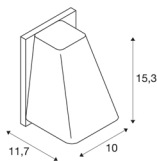

## TECHNICAL DATA

Item no.:	227194
Socket	GU10
Lamp	QPAR51
Number of sockets	1
Lamps included	No
Primary nominal voltage	220-240V ~50/60Hz mA/V
Width	10 cm
Height	15.3 cm
Depth	11.7 cm
Net weight	0.727 kg
Gross weight	0.896 kg
IP Code	IP 44
Safety class	I
Assembly	Surface
Assembly details	Wall
Wattage	50 W
Color	grey
BIG WHITE Page	647