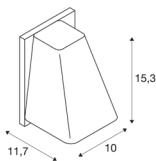

TECHNICAL DATA

Item no.:	227195
Socket	GU10
Lamp	QPAR51
Number of sockets	1
Lamps included	No
Primary nominal voltage	220-240V ~50/60Hz mA/V
Width	10 cm
Height	15.3 cm
Depth	11.7 cm
Net weight	0.704 kg
Gross weight	0.866 kg
IP Code	IP 44
Safety class	I
Assembly	Surface
Assembly details	Wall
Wattage	50 W
Color	anthracite
BIG WHITE Page	647