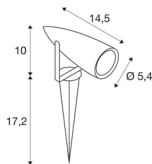

SYNA

outdoor spike luminaire, LED, 3000K, IP55, silver-grey, 230V, 8.6W

TECHNICAL DATA

Item no.:	227504
Primary nominal voltage	220-240V ~50/60Hz mA/V
Length	14.5 cm
Length of earth spike	17.2 cm
Height	10 cm
Diameter	5.4 cm
Net weight	0.705 kg
Gross weight	0.762 kg
IP Code	IP 55
Safety class	I
Impact resistance class	IK04
Impact resistance	0,5 Joule
Assembly	Recessed
Assembly details	Ground
Wattage	9 W
Lumen	470 lm
Colour temperature	3000 Kelvin
Beam angle	50 °
Color	grey
CRI	80
LXXBXX data	L70B50
Minimum ambient temperature	-20 °C