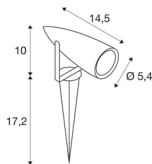

SYNA

outdoor spike luminaire, LED, 3000K, IP55, anthracite, 230V, 8.6W

TECHNICAL DATA

Item no.:	227505
Primary nominal voltage	220-240V ~50/60Hz mA/V
Length	14.5 cm
Length of earth spike	17.2 cm
Height	10 cm
Diameter	5.4 cm
Net weight	0.693 kg
Gross weight	0.744 kg
IP Code	IP 55
Safety class	I
Impact resistance class	IK04
Impact resistance	0,5 Joule
Assembly	Recessed
Assembly details	Ground
Wattage	9 W
Lumen	470 lm
Colour temperature	3000 Kelvin
Beam angle	50 °
Color	anthracite
CRI	80
LXXBXX data	L70B50
Minimum ambient temperature	-20 °C