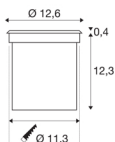

ROCCI 125

outdoor in-ground fitting, LED, 3000K, IP67, round, stainless steel 316, max. 6W

TECHNICAL DATA

Item no.:	227600
Primary nominal voltage	100-277V ~50/60Hz mA/V
Secondary power / secondary voltage	700mA
Diameter	12.6 cm
Depth	12.7 cm
Installation diameter	11.3 cm
Installation depth	12.3 cm
Net weight	0.924 kg
Gross weight	1.078 kg
IP Code	IP 67
Safety class	I
Impact resistance class	IK08
Impact resistance	5 Joule
Assembly	Recessed
Assembly details	Ground
Wattage	8.6 W
Lumen	580 lm
Colour temperature	3000 Kelvin
Beam angle	120 °
Color	stainless steel
LXXBXX data	L70B50
Minimum ambient temperature	-20 °C