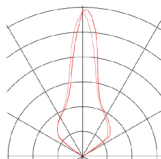

ROCCI 125

outdoor in-ground fitting, LED, 3000K, IP67, round, stainless steel 316, max. 6W

TECHNICAL DATA

Item no.:	227600
Primary nominal voltage	100-277V ~50/60Hz mA/V
Secondary power / secondary voltage	700mA
Diameter	12.6 cm
Depth	12.7 cm
Installation diameter	11.3 cm
Installation depth	12.3 cm
Net weight	0.924 kg
Gross weight	1.078 kg
IP Code	IP 67
Safety class	I
Impact resistance class	IK08
Impact resistance	5 Joule
Assembly	Recessed
Assembly details	Ground
Wattage	8.6 W
Lumen	580 lm
Colour temperature	3000 Kelvin
Beam angle	120 °
Color	stainless steel
LXXBXX data	L70B50
Minimum ambient temperature	-20 °C