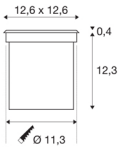

## ROCCI 125

outdoor inground fitting, LED, 3000K, IP67, square, stainless steel 316, max. 6W

The inground fitting ROCCI 125 has a square stainless steel shade with a transparent glass cover and is fitted with a COB LED module. With protection class IP67, the luminaire is available with two shapes of shades and is suitable for outdoor use. The electrical connection is made directly to the 230V mains supply. A mounting pot is included in the delivery for simple assembly.

## TECHNICAL DATA

Item no.:	227604
Primary nominal voltage	100-277V ~50/60Hz mA/V
Secondary power / secondary voltage	700mA
Length	12.6 cm
Width	12.6 cm
Depth	12.7 cm
Installation diameter	11.3 cm
Installation depth	12.3 cm
Net weight	1.019 kg
Gross weight	1.17 kg
IP Code	IP 67
Safety class	I
Impact resistance class	IK08
Impact resistance	5 Joule
Assembly	Recessed
Assembly details	Ground
Wattage	8.6 W
Lumen	580 lm
Colour temperature	3000 Kelvin
Beam angle	120 °
Color	stainless steel
LXXBXX data	L70B50