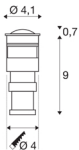

POWER TRAIL-LITE 42

outdoor inground fitting, LED, 3000K, IP67, round, stainless steel 316

The POWER TRAIL-LITE 42 is a recessed floor and wall light with a high-output PowerLED and is IP67 rated, which means it is suitable for use outdoors. Alternative models in different light colours and with round or square covers are available. For easy installation, a mounting box is included in the scope of delivery. The electrical connection uses the supply cable on a separately available 350 mA LED driver. This light contains integrated LED light bulbs.

TECHNICAL DATA

Item no.:	228332
Secondary power / secondary voltage	350mA
Diameter	4.1 cm
Depth	6.5 cm
Installation diameter	4 cm
Installation depth	9 cm
Net weight	0.296 kg
Gross weight	0.367 kg
IP Code	IP 67
Safety class	III
Impact resistance class	IK08
Assembly	Recessed
Assembly details	Ground,Wall
Wattage	1 W
Lumen	45 lm
Colour temperature	3000 Kelvin
Beam angle	60 °
Color	stainless steel
CRI	90
LXXBXX data	L70B50
Minimum ambient temperature	-20 °C
Maximum ambient temperature	40 °C