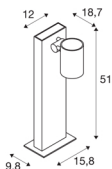

ENOLA_C POLE

outdoor floor stand, LED, 3000K, IP55, anthracite, 35°

TECHNICAL DATA

Item no.:	228545
Primary nominal voltage	220-240V ~50/60Hz mA/V
Secondary power / secondary voltage	500mA
Length	18.7 cm
Width	12 cm
Height	51 cm
Net weight	2.451 kg
Gross weight	3.156 kg
IP Code	IP 55
Safety class	I
Assembly	Surface
Assembly details	Ground
Wattage	11 W
Lumen	1060 lm
Colour temperature	3000 Kelvin
Beam angle	35 °
Color	anthracite
CRI	80
LXXBXX data	L70B50
Minimum ambient temperature	-20 °C
Maximum ambient temperature	35 °C
BIG WHITE Page	580