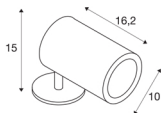

HELIA

outdoor pathway and floor stand, LED, 3000K, round, anthracite, 15W, can be converted to a spike luminaire