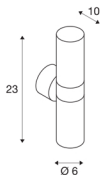

ASTINA

outdoor wall light, TCR50-SE, IP44, round, up/down, white, max. 44W

The ASTINA OUT wall light is made of stainless steel and glass, which covers the lamp. Thanks to the position of the two sockets which are fitted, the mounted luminaire produces two equal but opposite cones of light (UP/DOWN). It is suitable for use outdoors thanks to its IP44 protection class. The electrical connection of the luminaire, which comes in various colours, is directly to the 230V mains supply.

TECHNICAL DATA

Item no.:	228771
Socket	GU10
Lamp	TCR50-SE
Number of sockets	2
Lamps included	No
Number of different light outlets	2
Primary nominal voltage	220-240V ~50/60Hz mA/V
Height	23 cm
Diameter	6 cm
Depth	10 cm
Net weight	0.826 kg
Gross weight	0.895 kg
IP Code	IP 44
Safety class	I
Assembly	Surface
Assembly details	Wall
Wattage	11 W
Color	white
BIG WHITE Page	641