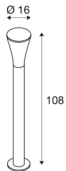

ALPHA CONE 100

outdoor bollard light, TC-(D,H,T,Q)SE, IP55, anthracite, Ø/H 7.3/108 cm, max. 24W

TECHNICAL DATA

Item no.:	228925
Socket	E27
Number of sockets	1
Primary nominal voltage	220-240V ~50/60Hz mA/V
Height	108 cm
Diameter	16 cm
Net weight	1.76 kg
Gross weight	2.837 kg
IP Code	IP 55
Safety class	II
Assembly	Surface
Assembly details	Ground, Ground with Acc.
Wattage	24 W
Color	anthracite
BIG WHITE Page	557