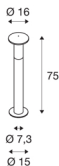

ALPHA MUSHROOM 75

outdoor floor stand, TC-(D,H,T,Q)SE, IP55, stone-grey,
 Ø/H 16/75 cm, max. 24W

The aluminium-made floor stand of the ALPHA MUSHROOM 75 emits its light via one opalescent mushroom-shaped lamp head made from PC. With protection class IP55, it is suitable for outdoor use. As optional accessories for the colour and size versions available, we offer suitable earth spikes, concrete anchor sets, hanger bolt sets and a connection box for safe electrical connection within the round bollard. Connection is made to the 230V mains voltage.

TECHNICAL DATA

Item no.:	228945
Socket	E27
Number of sockets	1
Primary nominal voltage	220-240V ~50/60Hz mA/V
Height	75 cm
Diameter	16 cm
Net weight	1.329 kg
Gross weight	2.009 kg
IP Code	IP 55
Safety class	II
Assembly	Surface
Assembly details	Ground, Ground with Acc.
Wattage	24 W
Color	anthracite
BIG WHITE Page	557