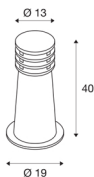

RUSTY 40

outdoor floor stand, TC-DSE, IP55, round, rusted steel, Ø/H 19/40 cm, max. 11W

TECHNICAL DATA

Item no.:	229020
Socket	E27
Number of sockets	1
Primary nominal voltage	220-240V ~50/60Hz mA/V
Height	40 cm
Diameter	19 cm
Net weight	8.396 kg
Gross weight	9.055 kg
IP Code	IP 55
Safety class	II
Assembly	Surface
Assembly details	Ground
Wattage	11 W
Color	rust
BIG WHITE Page	533