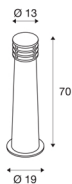

RUSTY 70

outdoor floor stand, TC-DSE, IP55, round, rusted steel, Ø/H 19/70 cm, max. 11W

TECHNICAL DATA

Item no.:	229021
Socket	E27
Number of sockets	1
Primary nominal voltage	220-240V ~50/60Hz mA/V
Height	70 cm
Diameter	19 cm
Net weight	13.325 kg
Gross weight	14.234 kg
IP Code	IP 55
Safety class	II
Assembly	Surface
Assembly details	Ground
Wattage	11 W
Color	rust
BIG WHITE Page	533