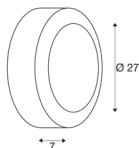

BULAN

outdoor wall and ceiling light, C35, IP44, round, white, frosted glass, max. 60W

Round and aluminium-made wall and ceiling light BULAN which is rated IP44 and thereby suitable for outdoor use. The frosted and glass-made light surface is surrounded by a painted housing. Available in different colour versions, the electrical connection is made directly to 230V mains supply.

TECHNICAL DATA

Item no.:	229071
Socket	E14
Lamp	C35
Number of sockets	1
Lamps included	No
Primary nominal voltage	220-240V ~50/60Hz mA/V
Height	7 cm
Diameter	27 cm
Net weight	1.536 kg
Gross weight	1.907 kg
IP Code	IP 44
Safety class	I
Assembly	Surface
Assembly details	Ceiling,Wall
Wattage	60 W
Color	white
BIG WHITE Page	691