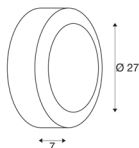

BULAN

outdoor wall and ceiling light, C35, IP44, round, anthracite, frosted glass, max. 60W

Round and aluminium-made wall and ceiling light BULAN which is rated IP44 and thereby suitable for outdoor use. The frosted and glass-made light surface is surrounded by a painted housing. Available in different colour versions, the electrical connection is made directly to 230V mains supply.

TECHNICAL DATA

Item no.:	229075
Socket	E14
Lamp	C35
Number of sockets	1
Lamps included	No
Primary nominal voltage	220-240V ~50/60Hz mA/V
Height	7 cm
Diameter	27 cm
Net weight	1.52 kg
Gross weight	1.878 kg
IP Code	IP 44
Safety class	I
Assembly	Surface
Assembly details	Ceiling,Wall
Wattage	60 W
Color	anthracite
BIG WHITE Page	691