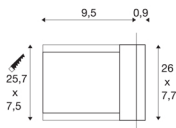

BRICK MESH

outdoor recessed wall light, LED, 3000K, IP54, stainless steel, 4W

TECHNICAL DATA

Item no.:	229110
Primary nominal voltage	100-240V ~50/60Hz mA/V
Secondary power / secondary voltage	24V
Width	26 cm
Height	7.7 cm
Depth	10.4 cm
Installation length	7.5 cm
Installation width	25.7 cm
Installation depth	9.5 cm
Net weight	1.563 kg
Gross weight	1.771 kg
IP Code	IP 54
Safety class	I
Assembly	Recessed
Assembly details	Wall
Wattage	3.3 W
Lumen	52 lm
Colour temperature	3000 Kelvin
CRI	80
LXXBXX data	L70B50
Minimum ambient temperature	-20 °C
Maximum ambient temperature	40 °C