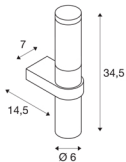

BIG NAILS

outdoor wall light, TC-(D,H,T,Q)SE, IP44, stainless steel 304, max. 15W

TECHNICAL DATA

Item no.:	229182
Socket	E27
Number of sockets	1
Primary nominal voltage	220-240V ~50/60Hz mA/V
Width	7 cm
Height	34.5 cm
Depth	14.5 cm
Net weight	1.506 kg
Gross weight	1.733 kg
IP Code	IP 44
Safety class	I
Assembly	Surface
Assembly details	Wall
Wattage	15 W
Color	stainless steel
BIG WHITE Page	660