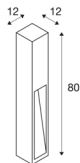

RUSTY SLOT 80

outdoor floor stand, TC-DSE, IP44, rusted steel, L/W/H 12/12/80 cm, max. 11W

TECHNICAL DATA

Item no.:	229411
Socket	E27
Number of sockets	1
Primary nominal voltage	220-240V ~50/60Hz mA/V
Length	12 cm
Width	12 cm
Height	80 cm
Net weight	14,448 kg
Gross weight	18,078 kg
IP Code	IP 44
Safety class	II
Assembly	Surface
Assembly details	Ground
Wattage	11 W
Color	rust
BIG WHITE Page	525