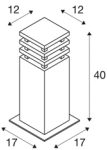

RUSTY SQUARE 40

outdoor floor stand, TC-DSE, IP55, square, rusted steel, L/W/H 12/12/40 cm, max. 11W

TECHNICAL DATA

Item no.:	229420
Socket	E27
Number of sockets	1
Primary nominal voltage	220-240V ~50/60Hz mA/V
Length	12 cm
Width	12 cm
Height	40 cm
Net weight	12.056 kg
Gross weight	12.702 kg
IP Code	IP 55
Safety class	II
Assembly	Surface
Assembly details	Ground
Wattage	11 W
Color	rust
BIG WHITE Page	529