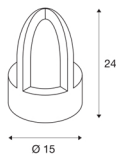

RUSTY CONE

outdoor floor stand, C35, round, rusted steel, Ø/H 15/24 cm, max. 40W, IP54

TECHNICAL DATA

Item no.:	229430
Socket	E14
Lamp	C35
Number of sockets	1
Lamps included	No
Primary nominal voltage	220-240V ~50/60Hz mA/V
Height	24 cm
Diameter	15 cm
Net weight	7.88 kg
Gross weight	8.293 kg
IP Code	IP 54
Safety class	I
Assembly	Surface
Assembly details	Ground
Wattage	40 W
Color	rust
BIG WHITE Page	530