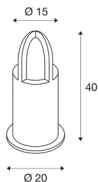

RUSTY CONE 40

outdoor floor stand, TC-DSE, IP54, round, rusted steel, Ø/H 15/40 cm, max. 11W

TECHNICAL DATA

Item no.:	229431
Socket	E27
Number of sockets	1
Primary nominal voltage	220-240V ~50/60Hz mA/V
Height	40 cm
Diameter	15 cm
Net weight	11.595 kg
Gross weight	12.428 kg
IP Code	IP 54
Safety class	II
Assembly	Surface
Assembly details	Ground
Wattage	11 W
Color	rust
BIG WHITE Page	530