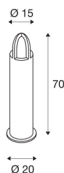

RUSTY CONE 70

outdoor floor stand, TC-DSE, IP54, round, rusted steel, Ø/H 15/70 cm, max. 11W

TECHNICAL DATA

Item no.:	229432
Socket	E27
Number of sockets	1
Primary nominal voltage	220-240V ~50/60Hz mA/V
Height	70 cm
Diameter	15 cm
Net weight	17.089 kg
Gross weight	18.054 kg
IP Code	IP 54
Safety class	II
Assembly	Surface
Assembly details	Ground
Wattage	11 W
Color	rust
BIG WHITE Page	530