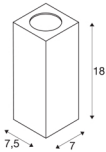

THEO WALL

outdoor wall light, QPAR51, square, anthracite, max. 35W

TECHNICAL DATA

Item no.:	229525
Socket	GU10
Lamp	QPAR51
Number of sockets	1
Lamps included	No
Number of different light outlets	1
Primary nominal voltage	220-240V ~50/60Hz mA/V
Width	7 cm
Height	18 cm
Depth	7.5 cm
Net weight	0.692 kg
Gross weight	0.779 kg
IP Code	IP 44
Safety class	I
Assembly	Surface
Assembly details	Wall
Wattage	35 W
Color	anthracite
BIG WHITE Page	620