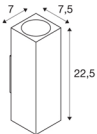

THEO

outdoor wall light, QPAR51, IP44, square, up/down, silver-grey, max. 70W

This wall light from the THEO range is made from aluminium and glass, which covers the light bulb. Thanks to the position of the two integrated fittings, the mounted light creates two identical but opposing light cones (UP/-DOWN). Thanks to its IP44 rating, it is suitable for outdoor use. The light is available in a choice of three colours and can be connected to the 230 V mains power supply. The THEO range also includes ceiling lights and so can be used anywhere.

TECHNICAL DATA

Item no.:	229532
Socket	GU10
Lamp	QPAR51
Number of sockets	2
Lamps included	No
Number of different light outlets	2
Primary nominal voltage	220-240V ~50/60Hz mA/V
Width	7 cm
Height	22.5 cm
Depth	7.5 cm
Net weight	0.832 kg
Gross weight	0.91 kg
IP Code	IP 44
Safety class	I
Impact resistance class	IK02
Impact resistance	0,2 Joule
Assembly	Surface
Assembly details	Wall
Wattage	35 W
Color	grey
BIG WHITE Page	618