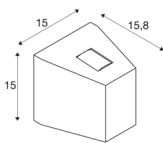

OUT BEAM

outdoor wall light, LED, 3000K, beam up/flood down, silver-grey, IP44

The OUT BEAM series LED wall light, available in single-headed and double-headed versions, was designed especially as an architectural accent illumination. The LED light sources lie opposite each other and are covered by glass, they produce a narrow and a wide beam respectively and thus create the special up/down effect. Thanks to its IP44 protection class, the luminaire is suitable for outdoor use. The electrical connection of the luminaire is made directly to the 230V mains supply thanks to the built-in LED driver. The OUT BEAM series also includes wall lights for halogen lamps.

TECHNICAL DATA

Item no.:	229664
Number of different light outlets	2
Primary nominal voltage	220-240V ~50/60Hz mA/V
Secondary power / secondary voltage	500mA
Width	15 cm
Height	15 cm
Depth	15.8 cm
Net weight	1.539 kg
Gross weight	1.751 kg
IP Code	IP 44
Safety class	I
Assembly	Surface
Assembly details	Wall
Wattage	18 W
Lumen	740 lm
Colour temperature	3000 Kelvin
Beam angle	80 °
Color	grey
CRI	80
LXXBXX data	L70B50
Minimum ambient temperature	-20 °C
Maximum ambient temperature	35 °C