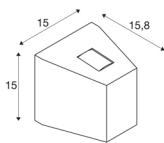

## OUT-BEAM

outdoor wall light, LED, 3000K, beam up/flood down, anthracite

The OUT BEAM series LED wall light, available in single-headed and double-headed versions, was designed especially as an architectural accent illumination. The LED light sources lie opposite each other and are covered by glass, they produce a narrow and a wide beam respectively and thus create the special up/down effect. Thanks to its IP44 protection class, the luminaire is suitable for outdoor use. The electrical connection of the luminaire is made directly to the 230V mains supply thanks to the built-in LED driver. The OUT BEAM series also includes wall lights for halogen lamps.

## TECHNICAL DATA

Item no.:	229665
Number of different light outlets	2
Primary nominal voltage	220-240V ~50/60Hz mA/V
Secondary power / secondary voltage	500mA
Width	15 cm
Height	15 cm
Depth	15.8 cm
Net weight	1.556 kg
Gross weight	1.779 kg
IP Code	IP 44
Safety class	I
Assembly	Surface
Assembly details	Wall
Wattage	18 W
Lumen	740 lm
Colour temperature	3000 Kelvin
Beam angle	80 °
Color	anthracite
CRI	80
LXXBXX data	L70B50
Minimum ambient temperature	-20 °C
Maximum ambient temperature	35 °C