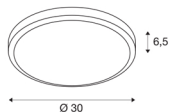

AINOS

ceiling light, LED, 3000K, round, white

SLV AINOS robust, water-proof surface mounted solution, comes with or without a sensor. Round wall and ceiling light made of aluminium. Thanks to its IP44 protection class it is suitable for outdoor use. The opal light area has an 18W LED underneath it and is surrounded by the lacquered housing. The luminaire comes in several colour versions and is connected directly to the 230V mains supply thanks to its built-in LED driver.

TECHNICAL DATA

Item no.:	229961
Number of different light outlets	1
Primary nominal voltage	220-240V ~50/60Hz mA/V
Secondary power / secondary voltage	500mA
Height	6.5 cm
Diameter	30 cm
Net weight	1.522 kg
Gross weight	1.702 kg
IP Code	IP 44
Safety class	I
Impact resistance	0,2 Joule
Assembly	Surface
Assembly details	Ceiling,Wall
Wattage	21 W
Lumen	1430 lm
Colour temperature	3000 Kelvin
Beam angle	120 °
Color	white
CRI	80
LXXBXX data	L70B50
Ambient temperature	45 °C
BIG WHITE Page	688