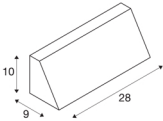

## PEMA

outdoor wall light, TC-(D,H,T,Q)SE, IP44, rectangular, silver-grey, max. 15W

The single-headed PEMA wall light consists of painted aluminium and glass, which covers the lamp. It is protection class IP44 and suitable for outdoor use. The electrical connection of the luminaire, which comes in various colours, is made directly to the 230V mains supply.

## TECHNICAL DATA

Item no.:	230034
Socket	E27
Number of sockets	1
Primary nominal voltage	220-240V ~50/60Hz mA/V
Width	28 cm
Height	10 cm
Depth	9 cm
Net weight	1.066 kg
Gross weight	1.194 kg
IP Code	IP 65
Safety class	I
Assembly	Surface
Assembly details	Wall
Number of through-wires	20
Wattage	15 W
Color	grey
Maximum ambient temperature	40 °C
BIG WHITE Page	639