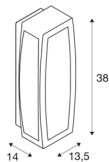

MERIDIAN BOX

outdoor wall light, TC-(D,H,T,Q)SE, IP54, silver-grey, max. 20W

TECHNICAL DATA

Item no.:	230044
Socket	E27
Number of sockets	1
Primary nominal voltage	220-240V ~50/60Hz mA/V
Width	13.5 cm
Height	38 cm
Depth	14 cm
Net weight	1.665 kg
Gross weight	1.89 kg
IP Code	IP 54
Safety class	I
Assembly	Surface
Assembly details	Ceiling,Wall
Wattage	25 W
Color	grey
BIG WHITE Page	1