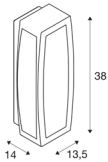

MERIDIAN BOX

outdoor wall light, TC-(D,H,T,Q)SE, IP54, anthracite, max. 20W

TECHNICAL DATA

Item no.:	230045
Socket	E27
Number of sockets	1
Primary nominal voltage	220-240V ~50/60Hz mA/V
Width	13.5 cm
Height	38 cm
Depth	14 cm
Net weight	1.67 kg
Gross weight	1.849 kg
IP Code	IP 54
Safety class	I
Assembly	Surface
Assembly details	Ceiling,Wall
Wattage	25 W
Color	anthracite
BIG WHITE Page	1