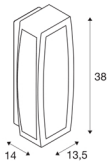

MERIDIAN BOX

outdoor wall light, TC-(D,H,T,Q)SE, IP54, silver-grey, max. 20W, with sensor

The aluminium MERIDIAN series wall light is equipped with a hidden microwave motion detector. The lighting duration, the intensity and the detection area can be specifically set by the user during the installation. With protection class IP54, the luminaire is available in several colour versions and is suitable for outdoor use. The electrical connection is made directly to the 230V mains supply. The MERIDIAN series also includes alternative wall lights of different designs.

TECHNICAL DATA

Item no.:	230084
Socket	E27
Number of sockets	1
Primary nominal voltage	220-240V ~50/60Hz mA/V
Width	13.5 cm
Height	38 cm
Depth	14 cm
Net weight	1.747 kg
Gross weight	1.969 kg
IP Code	IP 54
Safety class	I
Assembly	Surface
Assembly details	Wall
Wattage	25 W
Color	grey
BIG WHITE Page	630