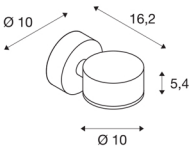

## SITRA

outdoor wall light, single-headed, TCR-TSE, IP44, anthracite, max. 9W

The SITRA wall light is made of aluminium and structured glass, which covers the lamp. It is suitable for use outdoors thanks to its IP44 protection class. The electrical connection of the luminaire, which comes in two colours, is made directly to the 230V mains supply. The SITRA series also contains double-headed wall lights and can therefore be used universally.

## TECHNICAL DATA

Item no.:	230355
Socket	GX53
Lamp	TCR-TSE
Number of sockets	1
Lamps included	No
Number of different light outlets	1
Primary nominal voltage	220-240V ~50/60Hz mA/V
Width	10 cm
Height	10 cm
Depth	16.2 cm
Net weight	0.71 kg
Gross weight	0.803 kg
IP Code	IP 44
Safety class	I
Assembly	Surface
Assembly details	Wall
Wattage	9 W
Color	anthracite
BIG WHITE Page	661