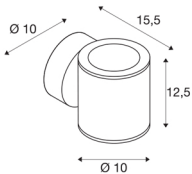

SITRA

outdoor wall light, double-headed, TCR-TSE, IP44, up/down, anthracite, max. 18W

The double-headed SITRA wall light is made from aluminium and structured glass, which covers the lamp. Thanks to the position of the two sockets which are fitted, the mounted luminaire produces two equal but opposite cones of light (UP/DOWN). It is suitable for use outdoors thanks to its IP44 protection class. The electrical connection of the luminaire, which comes in two colours, is made directly to the 230V mains supply. The SITRA series also contains single-headed wall lights and can therefore be used universally.

TECHNICAL DATA

Item no.:	230365
Socket	GX53
Lamp	TCR-TSE
Number of sockets	2
Lamps included	No
Number of different light outlets	1
Primary nominal voltage	220-240V ~50/60Hz mA/V
Width	10 cm
Height	12.5 cm
Depth	15.5 cm
Net weight	1.082 kg
Gross weight	1.215 kg
IP Code	IP 44
Safety class	I
Assembly	Surface
Assembly details	Wall
Wattage	9 W
Color	anthracite
BIG WHITE Page	644